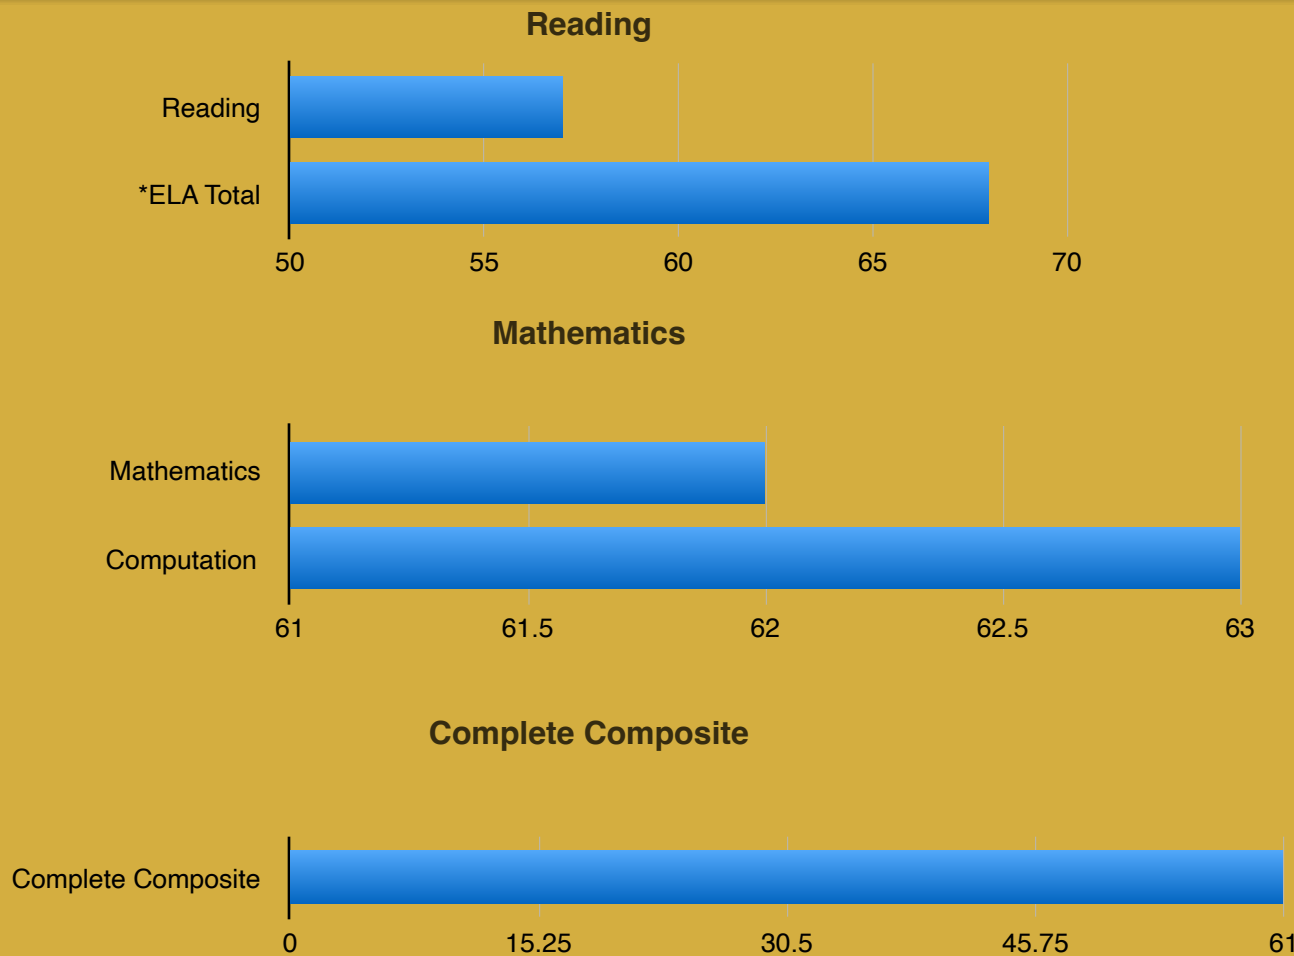

COVENANT CHRISTIAN ACADEMY by the NUMBERS

CCA National Percentile Ranking

Grade Equivalent Average Complete Composite Score ₃

Kinder	1.4
1st	1.9
2nd	2.8
3rd	4.1
4th	5.5
5th	5.6
6th	7.3
7th	10.7
8th	10

ELA TOTAL

**ELA total includes the components of Reading, Language, Vocabulary, Word Analysis, & Listening for Grades K-2nd. For 3rd-8th, this includes Reading, Written Expression, Conventions of Writing, and Vocabulary.*

School Goals for 2022-2023 is to increase 7 percentile ranking points in Math and 9 percentile ranking points in Reading.